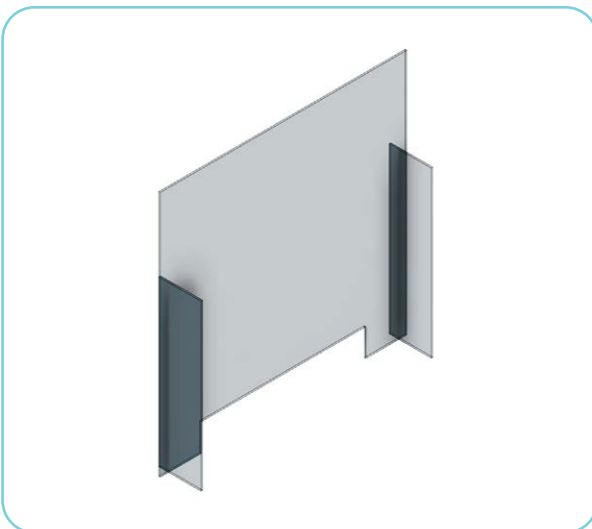

Office/Plant Wall Separators

Function

Creates a durable protective wall size barrier with a professional appearance.

Features

- Tailor Made for Size/Shape Needed.
- Aluminum Profile Smooth on all Outside Surfaces for a More Professional Look.
- T-Slots on Outside for Mounting Objects.
- Durable and Long Lasting.

Barrier W/ Polycarbonate - Framed

Function

Creates a durable protective small to mid size barrier with a professional appearance.

Features

- Tailor Made for Size/Shape Needed
- Aluminum Profile - Professional Look
- T-slots on Outside for Mounting Objects
- Durable and Long Lasting

Options

- Clear or Solid Color Polycarbonate or Clear Glass Panel
- Various Color Panels and Inserts
- Various Mounting Options
- Assembled or Kit

Barrier - Polycarbonate

Function

Creates a cost effective protective small to mid size barrier.