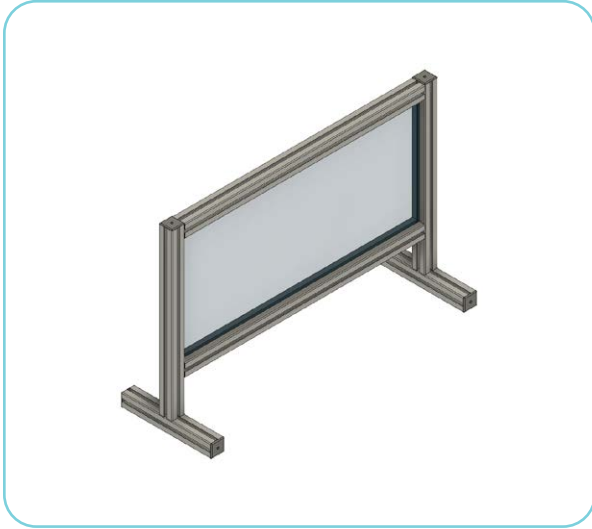

Office/Plant Wall Separators

Function

Creates a durable protective wall size barrier with a professional appearance.

Features

- Tailor Made for Size/Shape Needed.
- Aluminum Profile Smooth on all Outside Surfaces for a More Professional Look.
- T-Slots on Outside for Mounting Objects.
- Durable and Long Lasting.

Options

- Clear or Solid Color Polycarbonate or Clear Glass Panels
- Various Color Panels and Inserts
- Various Floor Mounting or Caster Options
- Solid Panels or Door Panels
- Various Latches & Handles, Including Lockable Handle
- Assembled or Kit (Customer Assembles)

Barrier W/ Polycarbonate - Framed

Function

Creates a durable protective small to mid size barrier with a professional appearance.

Features

- Tailor Made for Size/Shape Needed
- Aluminum Profile - Professional Look
- T-slots on Outside for Mounting Objects
- Durable and Long Lasting

Options

- Clear or Solid Color Polycarbonate or Clear Glass Panel
- Various Color Panels and Inserts
- Various Mounting Options
- Assembled or Kit

Barrier - Polycarbonate

Function

Creates a cost effective protective small to mid size barrier.