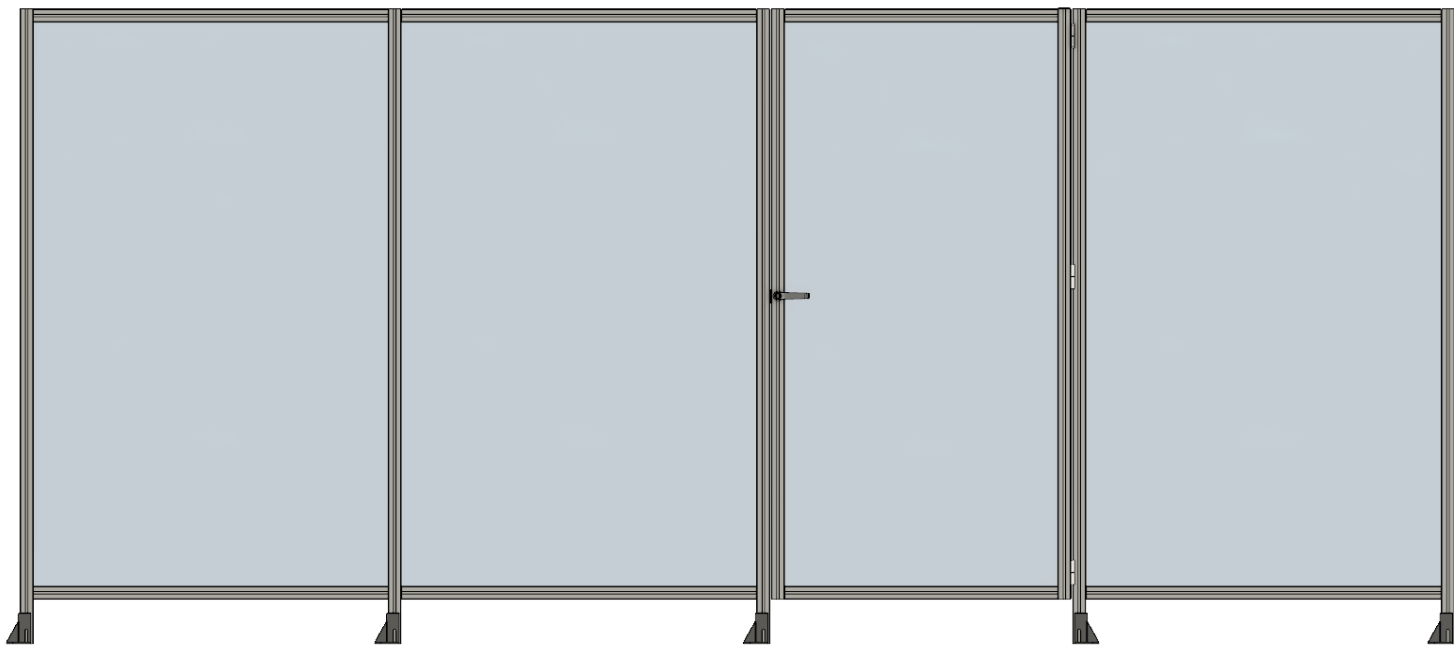

Protective Barriers are an effective way to help prevent the spread of germs in public places. They help block airborne particles and create a boundary for social distancing which also reduces the number of germs spread by physical contact.

Office/Plant Wall Separators

Function

Creates a durable protective wall size barrier with a professional appearance.

Features

- Tailor Made for Size/Shape Needed.
- Aluminum Profile Smooth on all Outside Surfaces for a More Professional Look.
- T-Slots on Outside for Mounting Objects.
- Durable and Long Lasting.

Options

- Clear or Solid Color Polycarbonate or Clear Glass Panels
- Various Color Panels and Inserts
- Various Floor Mounting or Caster Options
- Solid Panels or Door Panels
- Various Latches & Handles, Including Lockable Handle
- Assembled or Kit (Customer Assembles)

Barrier W/ Polycarbonate - Framed

Function

Creates a durable protective small to mid size barrier with a professional appearance.

Features

- Tailor Made for Size/Shape Needed
- Aluminum Profile - Professional Look
- T-slots on Outside for Mounting Objects
- Durable and Long Lasting